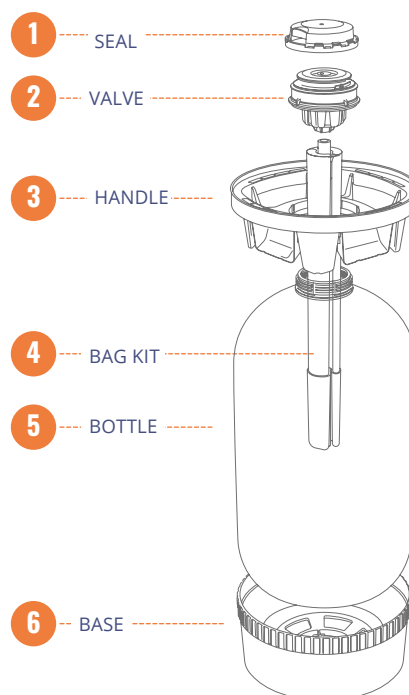

## 1. POLYKEG PRO WITH BAG

Component	Material	Classification 129/97/CE	Symbol
1 Seal	Polypropylene	PP 5	
2 Valve	Other plastic	Altro 7	
3 Handle	Polypropylene	PP 5	
4 Bag kit	Aluminum Polyethylene Nylon	C/LDPE 90	
Bag + adapter			
Tube + stopper	Polypropylene	PP 5	
5 Bottle	Polyethylene terephthalate	PET 1	
6 Base	Polypropylene	PP 5	

## 2. POLYKEG PRO WITHOUT BAG

Component	Material	Classification 129/97/CE	Symbol
1 Seal	Polypropylene	PP 5	
2 Valve	Other plastic	Altro 7	
3 Handle	Polypropylene	PP 5	
4 Tube	Polypropylene	PP 5	
5 Bottle	Polyethylene terephthalate	PET 1	
6 Base	Polypropylene	PP 5	